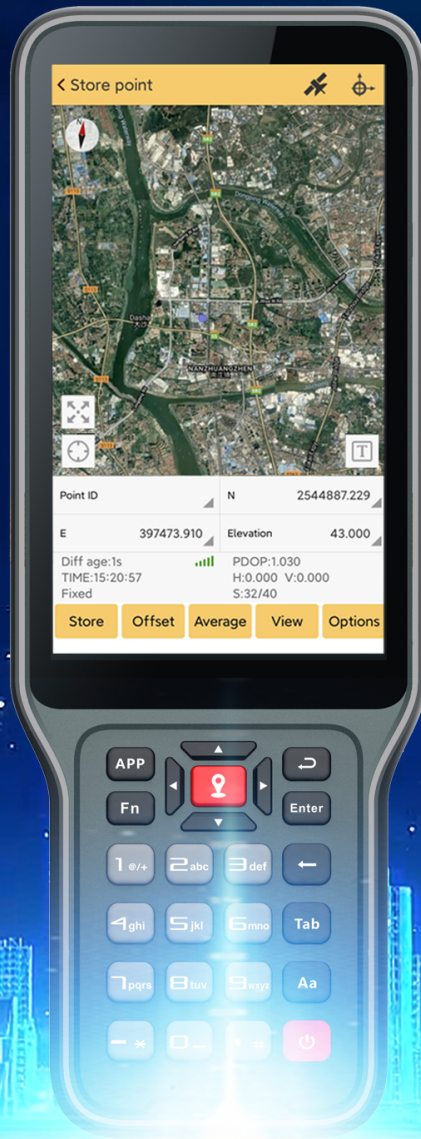

SOUTH
Target your success

H10

RUGGED DATA COLLECTOR

ANDROID

IP68

Octa-core

HD camera

Long life

Bluetooth

Wi-Fi

NFC

- Android 11 Operating System
- 5.5" sunlight touch screen
- 7000 mAh large capacity battery

H10

RUGGED DATA COLLECTOR

H10 is SOUTH new generation professional Android controller. It is installed Android 11 OS and numeric keypad.